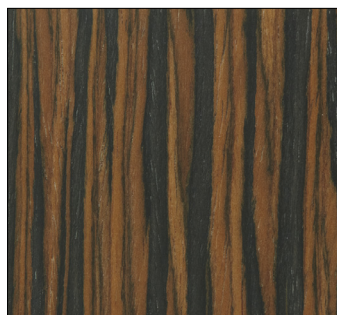

ONE CENTRAL PARK WEST EBONY

Bathroom Wall Tile

Bathroom Feature Veneer

Bathroom Feature Vinyl

Bathroom Floor Tile

Bathroom / General Wall Paint

Feature Wall Panel

Kitchen Cupboards

Kitchen Benchtop & Splashback

Bedroom Carpet

Internal Tile Floor

External Tile Floor

Finishes depicted here are intended for general reference only and colours may vary. Finishes are correct at time of issue but colours, textures and materials may, in accordance with clause 37.2 of the Contract for Sale, be substituted for alternatives of similar quality at Frasers' absolute discretion without notice to you. 9 February 2011.